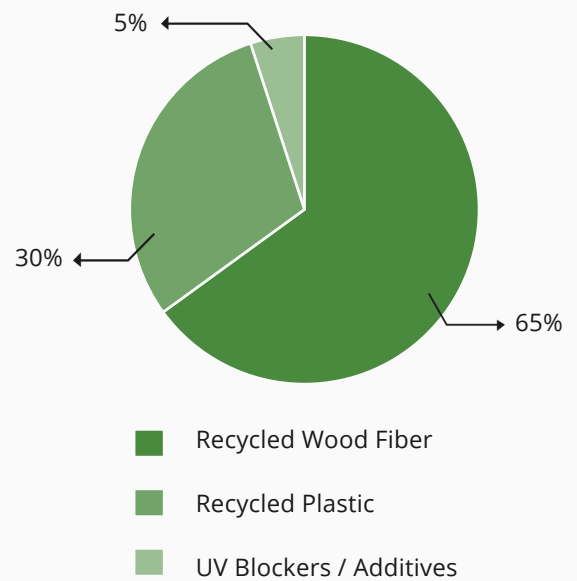

Benefits

Features	Mexy Tech Composite Decking and Wall Cladding	Traditional Timber Decking and Wall Cladding
Real Timber Texture Finish	✓	✓
Low Maintenance (No Oiling / Sanding / Painting)	✓	✗
Termite / Bug resistant	✓	✗
Long lasting + Durable	✓	✗
Light Weight	✓	✗
Waterproof	✓	✗
Environmentally Friendly	✓	✗
Installation Engineered Guarantees	✓	✗

Mexy Tech uses surlyn for the outer layer with HDPE for the core, creating a supreme composite material. This is due to the way our products are engineered, with a higher percentage of the resin blend giving our composite a superior finish and longevity.

Surlyn is a high-performance ionomer thermoplastic resin. A hard and durable material used for prosthetics and tools in the medical industry; it is also used in the manufacture of golf balls.

Our products include UV-resistant blockers which enables our composite to last longer than others on the market.

Mexy Tech has been endorsed on global projects, ranging from luxury resorts in the Maldives and Qatar, to the Ocean Park in Hong Kong and the Singapore Zoo.

Low Maintenance

100% Recyclable

Water Resistance

Wearing Resistance

Excellent UV Resistance

Slip Resistance

Where To Buy

For further information on pricing and product details please contact our helpful sales team or approved stockists for any guidance.

Not sure what you need?

Talk to our friendly sales team today.

☎ 1300 030 363

✉ sales@allmat.com.au

📍 25 Kapara Rd, Gillman SA 5013

🌐 www.allmat.com.au